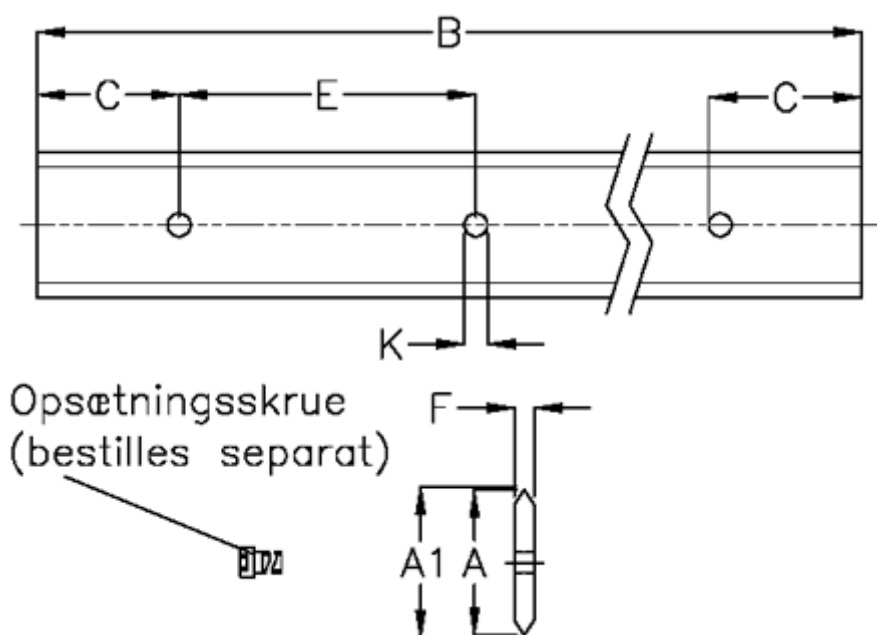

Data Sheet

Article number: 059124896

Description: Hepco SL2 spacer slide
SS S 50-896

Measures

A = 50
A1 = 50.83
B = 896
C = 43.0
E = 90
F = 4.7
For bearing = 25
For screw = M6x16

K = 7.0
Weight kg/1000 = 1700